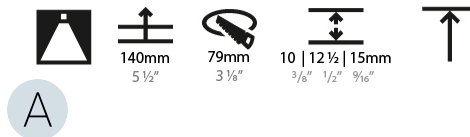

GENERAL

Series: Invader Deep
Subseries: Invader Deep
Brand: Prolicht
Division: Architectural
Mounting Type: Trimless
Mounting Location: Ceiling

PHYSICAL

Diameter (mm): 71
Diameter (in): 2 ¹³/₁₆"
Height (mm): 124
Height (in): 4 ⁷/₈"
Ceiling Thickness (mm): 10 / 12.5 / 15
Ceiling Thickness (in): 3/8 or 1/2 or 9/16
Min. Recessing Depth (mm): 140
Min. Recessing Depth (in): 5 ¹/₂"
Light Distribution: Downlight
Weight (kg): 0.374
Weight (lbs): 0.82
Fixture Finish: SSR / BKV / CWI / CRY / HAB / UFT / ITA / RUA / FTG / MYG / LOD / PUS / FRO / FUP / KIA / POP / BLS / SPG / MEY / GOH / GUM / CHC / COM / ABZ / JAG / OBR / MOS / ROR
Fixture Material: Aluminum Die Cast
Cut-out Measurements: Ø 79mm / 3 1/8"
Upon Request: Unique Sizes Unique Ceiling Thickness

ELECTRICAL

Lamp Type: LED (Zhaga Standard)
Total Output Wattage (W): 15
Dimming: Dali Dimming
Driver Included: No
Driver Location: Recessed Housing
Driver Type: Constant Current - 120Vac
Driver Class: Class 2
Housing: See Components
Input Voltage (V): 120
Constant Current (MA): 350

LED

Number of LEDs: 1
Color Temperature (°K): Warm Dim
Max. Delivered Lumen (lm): 770
CRI: >90 CRI
Lamp Life (hrs): 50000
Upon Request: RGB-W Tunable White Special Color Temperature

OPTICAL

Reflector: 20 / 40 / 60
Adjustability: Rotational 180°; Tilt 30°
Upon Request: Special Beam Angles

RATINGS AND CERTIFICATIONS

Certified By: Certified for North American Standards
IP rating: IP20