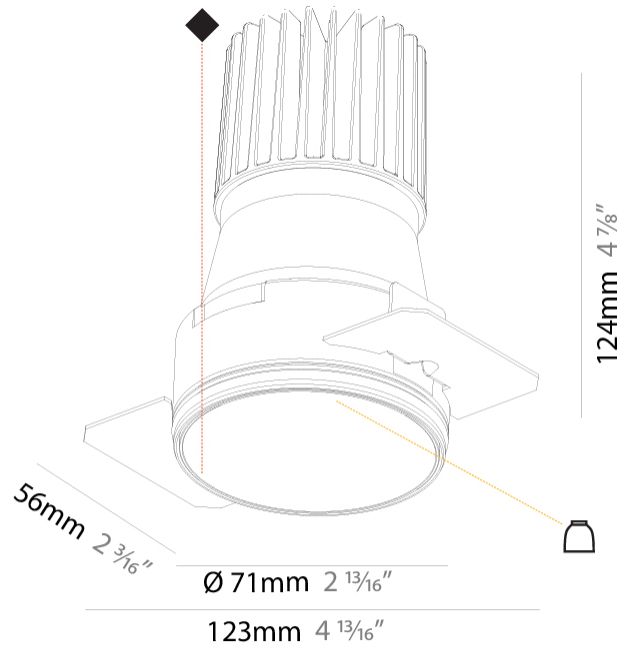

GENERAL

Series: Invader Deep
Subseries: Invader Deep
Brand: Prolicht
Division: Architectural
Mounting Type: Trimless
Mounting Location: Ceiling

PHYSICAL

Diameter (mm): 71
Diameter (in): 2 ¹³/₁₆"
Height (mm): 124
Height (in): 4 ⁷/₈"
Ceiling Thickness (mm): 10 / 12.5 / 15
Ceiling Thickness (in): 3/8 or 1/2 or 9/16
Min. Recessing Depth (mm): 140
Min. Recessing Depth (in): 5 ¹/₂"
Light Distribution: Downlight
Weight (kg): 0.374
Weight (lbs): 0.82
Fixture Finish: SSR / BKV / CWI / CRY / HAB / UFT / ITA / RUA / FTG / MYG / LOD / PUS / FRO / FUP / KIA / POP / BLS / SPG / MEY / GOH / GUM / CHC / COM / ABZ / JAG / OBR / MOS / ROR
Fixture Material: Aluminum Die Cast
Cut-out Measurements: Ø 79mm / 3 1/8"
Upon Request: Unique Sizes Unique Ceiling Thickness

ELECTRICAL

Lamp Type: LED (Zhaga Standard)
Total Output Wattage (W): 15
Dimming: Dali Dimming
Driver Included: No
Driver Location: Recessed Housing
Driver Type: Constant Current - 120Vac
Driver Class: Class 2
Housing: See Components
Input Voltage (V): 120
Constant Current (MA): 350

LED

Number of LEDs: 1
Color Temperature (°K): Warm Dim
Max. Delivered Lumen (lm): 770
CRI: >90 CRI
Lamp Life (hrs): 50000
Upon Request: RGB-W Tunable White Special Color Temperature

OPTICAL

Reflector: 20 / 40 / 60
Adjustability: Rotational 180°; Tilt 30°
Upon Request: Special Beam Angles

RATINGS AND CERTIFICATIONS

Certified By: Certified for North American Standards
IP rating: IP20