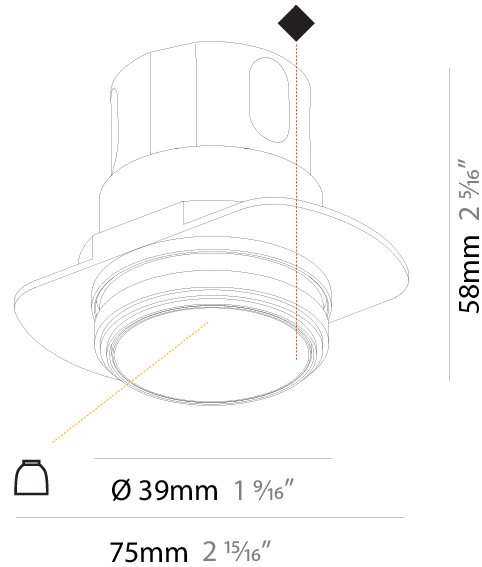

RATINGS AND CERTIFICATIONS

Certified By: Certified for North American Standards
IP rating: IP20