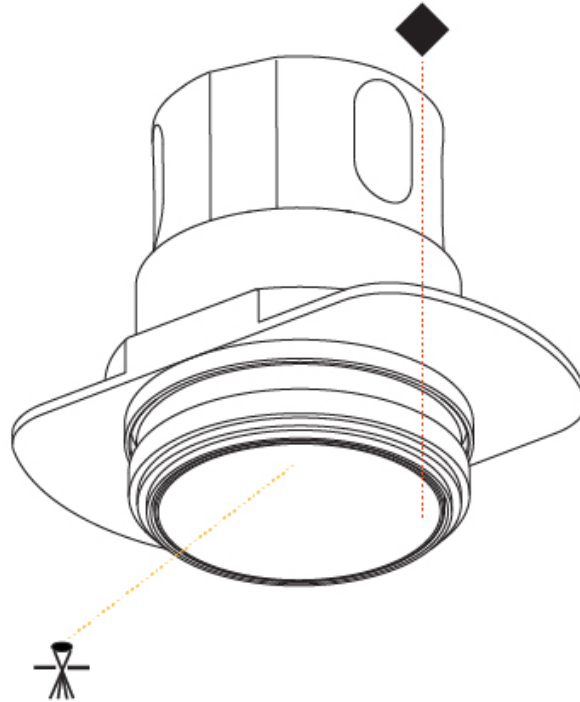

INVADER DEEP TRIMLESS

A37915-

PROJECT

TYPE

SPECIFIER

QUANTITY

DATE

A