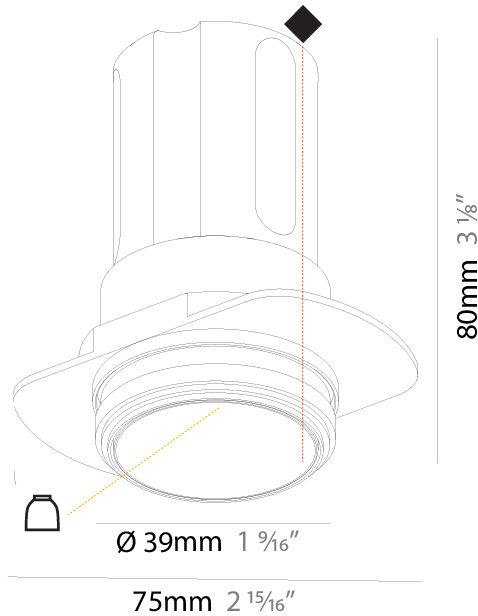

Series: Invader Deep
Brand: Prolicht
Division: Architectural
Mounting Type: Trimless
Mounting Location: Ceiling
Subcategory: Spots

PHYSICAL

Shape: Round
Diameter (mm): 39
Diameter (in): 1 9/16
Height (mm): 80
Height (in): 3 1/8
Ceiling Thickness (mm): 10 / 12 / 15
Ceiling Thickness (in): 3/8 or 1/2 or 9/16
Min. Recessing Depth (mm): 150
Min. Recessing Depth (in): 5 7/8
Light Distribution: Downlight
Weight (kg): 0.143
Weight (lbs): 0.31
Fixture Finish: [SSR / BKV / CWI / CRY / HAB / UFT / ITA / RUA / FTG / MYG / LOD / PUS / FRO / FUP / KIA / POP / BLS / SPG / MEY / GOH / GUM / CHC / COM / ABZ / JAG / OBR / MOS / ROR](#)
Fixture Material: Aluminum
Cut-out Measurements: $\varnothing$ 45mm / 1 3/4"
Upon Request: Unique Sizes Unique Ceiling Thickness

ELECTRICAL

Lamp Type: LED (Zhaga Standard)
Input Wattage (W): 7.7
Total Output Wattage (W): 6.8
Dimming: Tri-Mode (Non-Dimming and Phase Dimming (120Vac only) and 0-10V Dimming)
Driver Included: No
Driver Location: Remote
Driver Type: Constant Current - 120 / 277Vac
Input Voltage (V): 120 - 277
Constant Current (MA): 250

LED

Number of LEDs: 1
Color Temperature (°K): [2700 / 3000 / 3500 / 4000](#)
Max. Delivered Lumen (lm): 660 / 690 / 725 / 740
CRI: >90 CRI
Lamp Life (hrs): 50000
Upon Request: RGB-W Tunable White Special Color Temperature

OPTICAL

Reflector: [33 / 47 / 65](#)
Upon Request: Special Beam Angles

RATINGS AND CERTIFICATIONS

Certified By: Certified for North American Standards
IP rating: IP20

150mm
5 7/8"

45mm
1 3/4"

10 | 12 1/2 | 15mm
3/8" | 1/2" | 9/16"