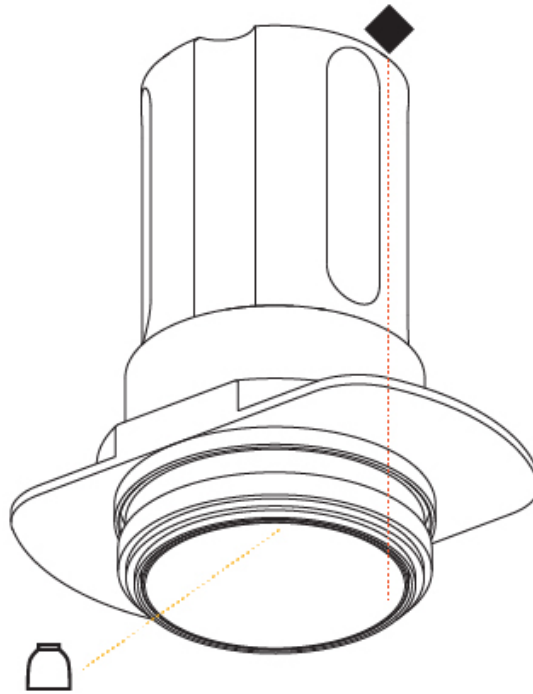

#### PHYSICAL

Shape: Round  
 Diameter (mm): 39  
 Diameter (in): 1 9/16  
 Height (mm): 80  
 Height (in): 3 1/8  
 Ceiling Thickness (mm): 10 / 12 / 15  
 Ceiling Thickness (in): 3/8 or 1/2 or 9/16  
 Min. Recessing Depth (mm): 150  
 Min. Recessing Depth (in): 5 7/8  
 Light Distribution: Downlight  
 Weight (kg): 0.143  
 Weight (lbs): 0.31  
 Fixture Finish: [SSR / BKV / CWI / CRY / HAB / UFT / ITA / RUA / FTG / MYG / LOD / PUS / FRO / FUP / KIA / POP / BLS / SPG / MEY / GOH / GUM / CHC / COM / ABZ / JAG / OBR / MOS / ROR](#)  
 Fixture Material: Aluminum  
 Cut-out Measurements:  $\varnothing$  45mm / 1 3/4"  
 Upon Request: Unique Sizes Unique Ceiling Thickness

## INVADER DEEP TRIMLESS

A37922-

PROJECT

TYPE

SPECIFIER

QUANTITY

DATE

A